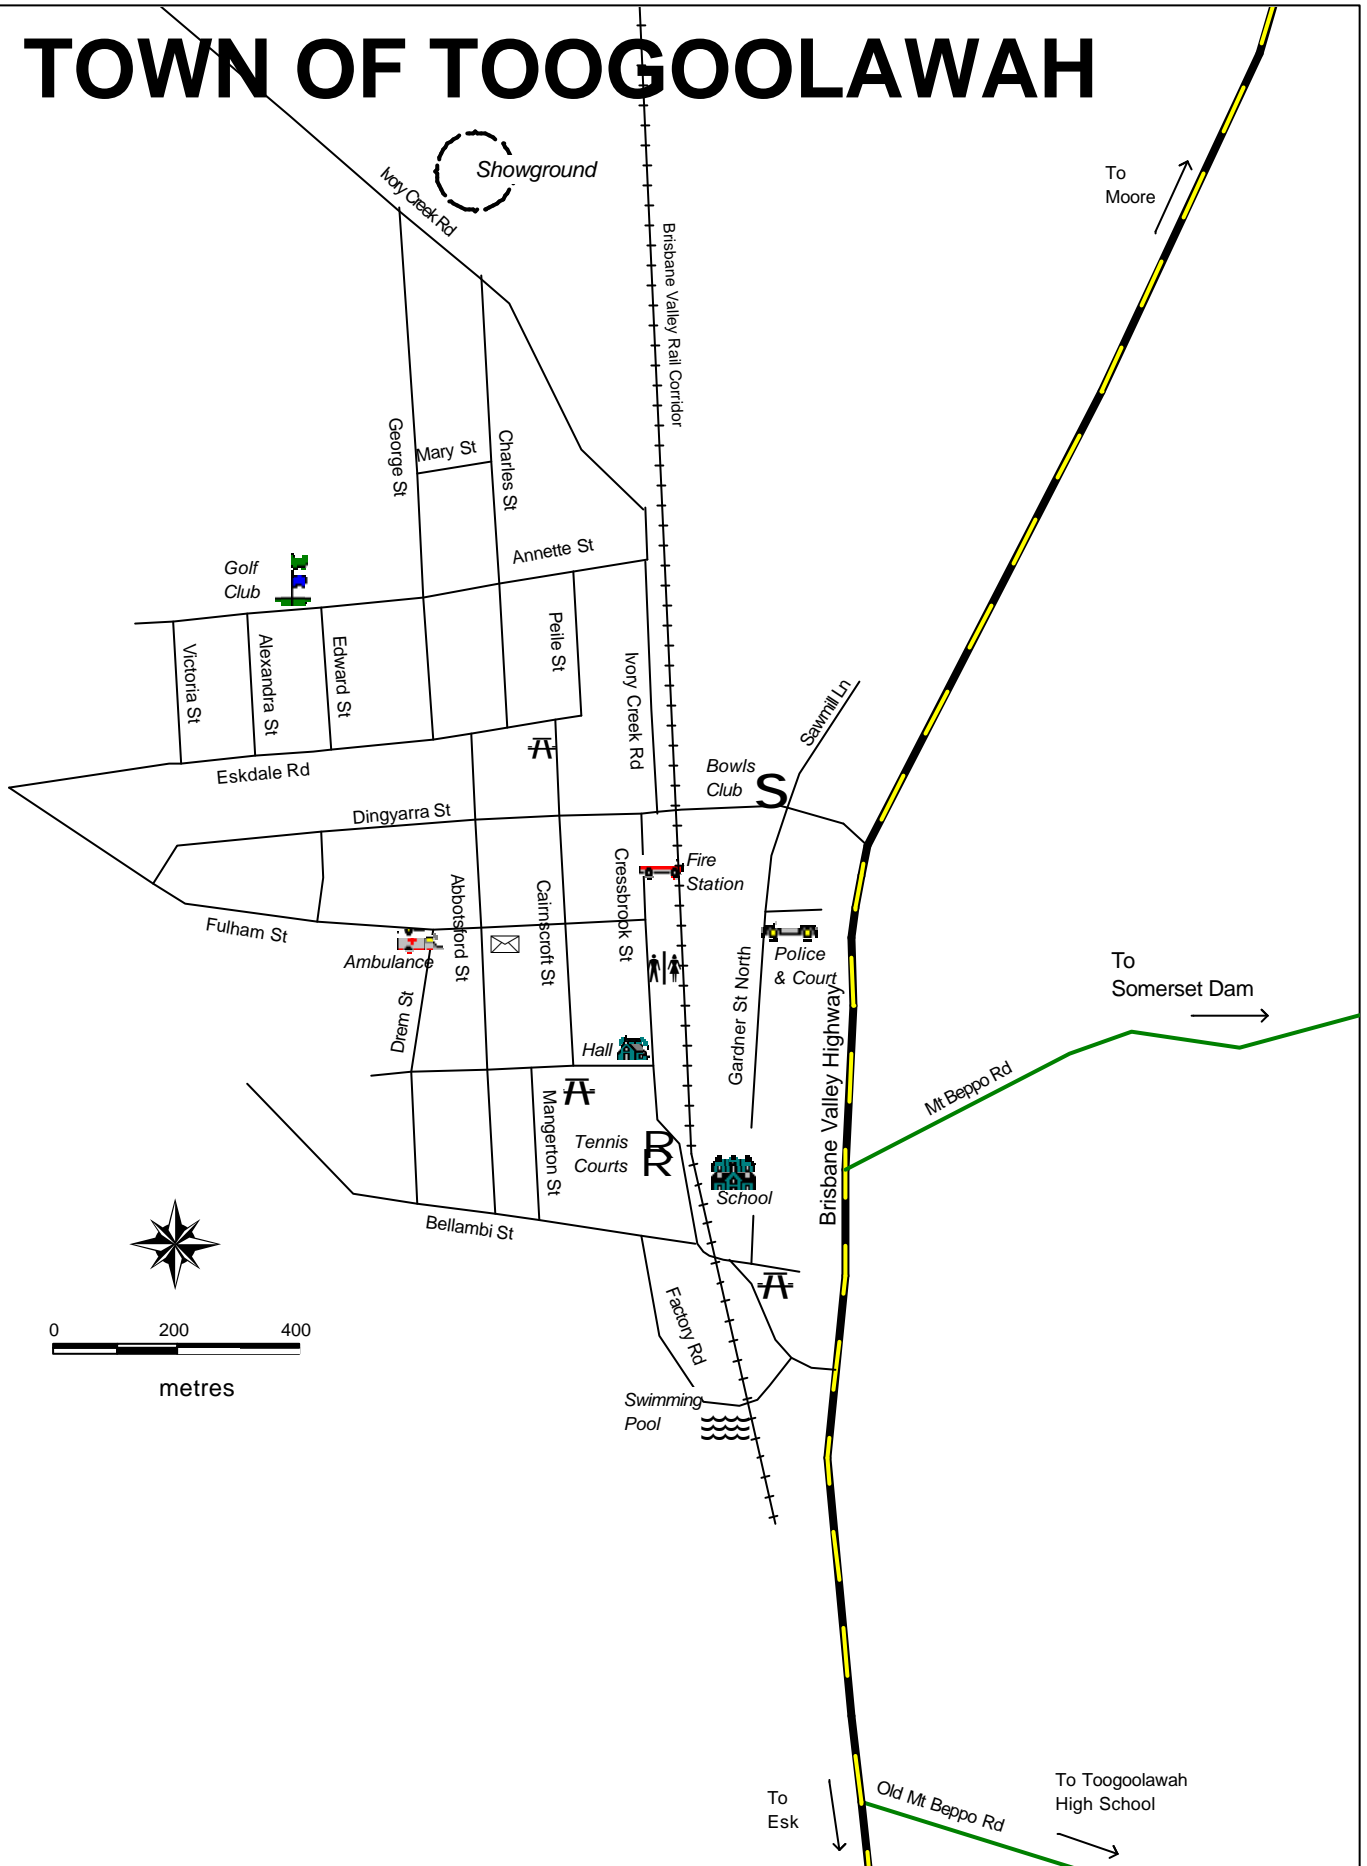

TOWN OF TOOGOOLAWAH

0 200 400

metres